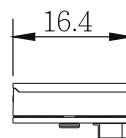

## Dimensional Diagram of the ZB5210 1D Barcode Scan Engine

TOP

LEFT

FRONT

RIGHT

BACK

BOTTOM

Dimensions in mm